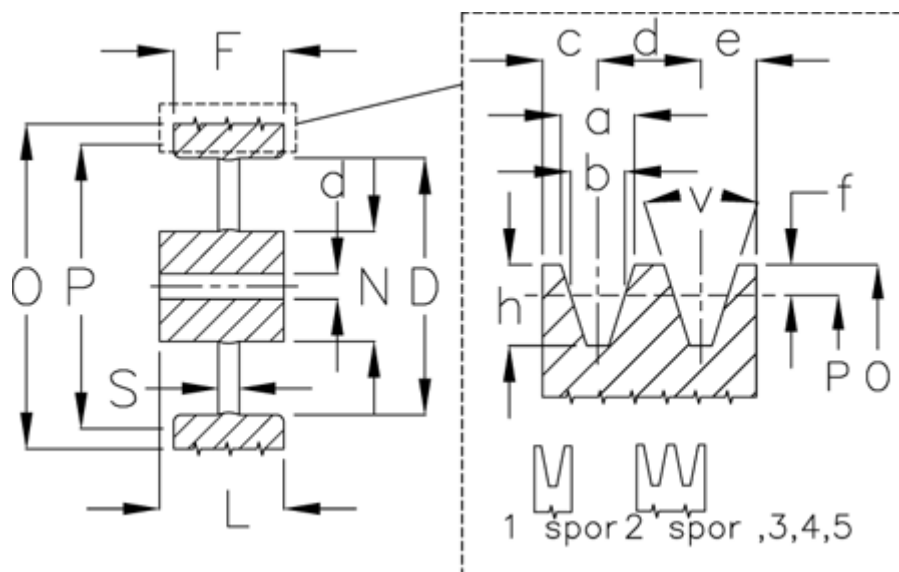

Article number: 60410235502

Description: V-belt pulley, no bore C 355/2

Measures

D	= 298	S	= 18
d	= 25	Type	= C
F	= 59.5		
L	= 60		
N	= 110		
Number of ribs	= 2		
O	= 364.6		
P	= 355		